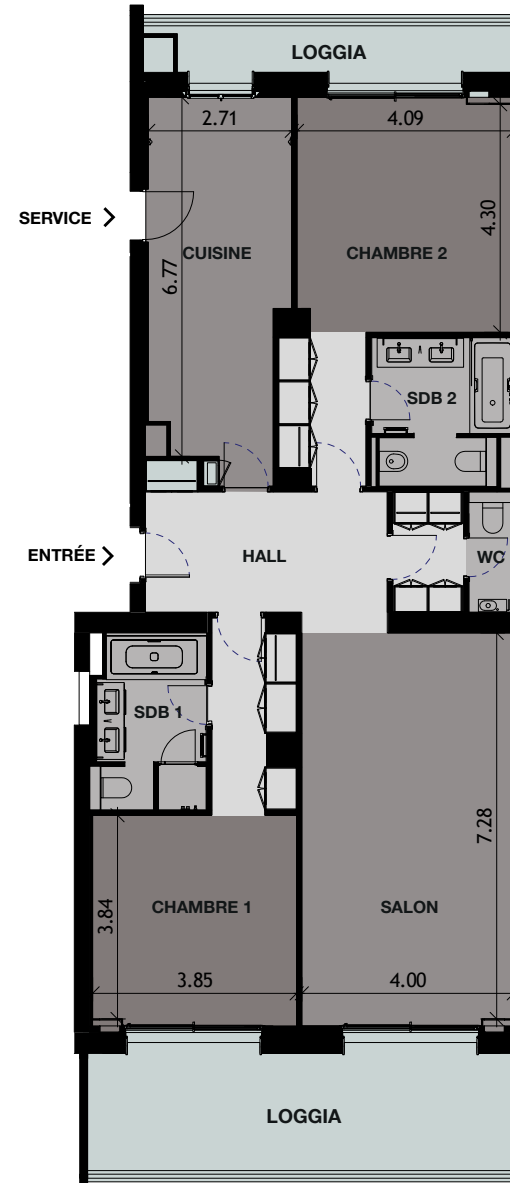

EUROPA

RESIDENCE

C-3P-02

3 Pièces / 3 Rooms

2 Chambres / 2 Bedrooms

Surface intérieure / Living area: 145 m²

Surface extérieure / Exterior area: 28 m²

Surface totale / Total area: 173 m²

Vue mer / Sea view